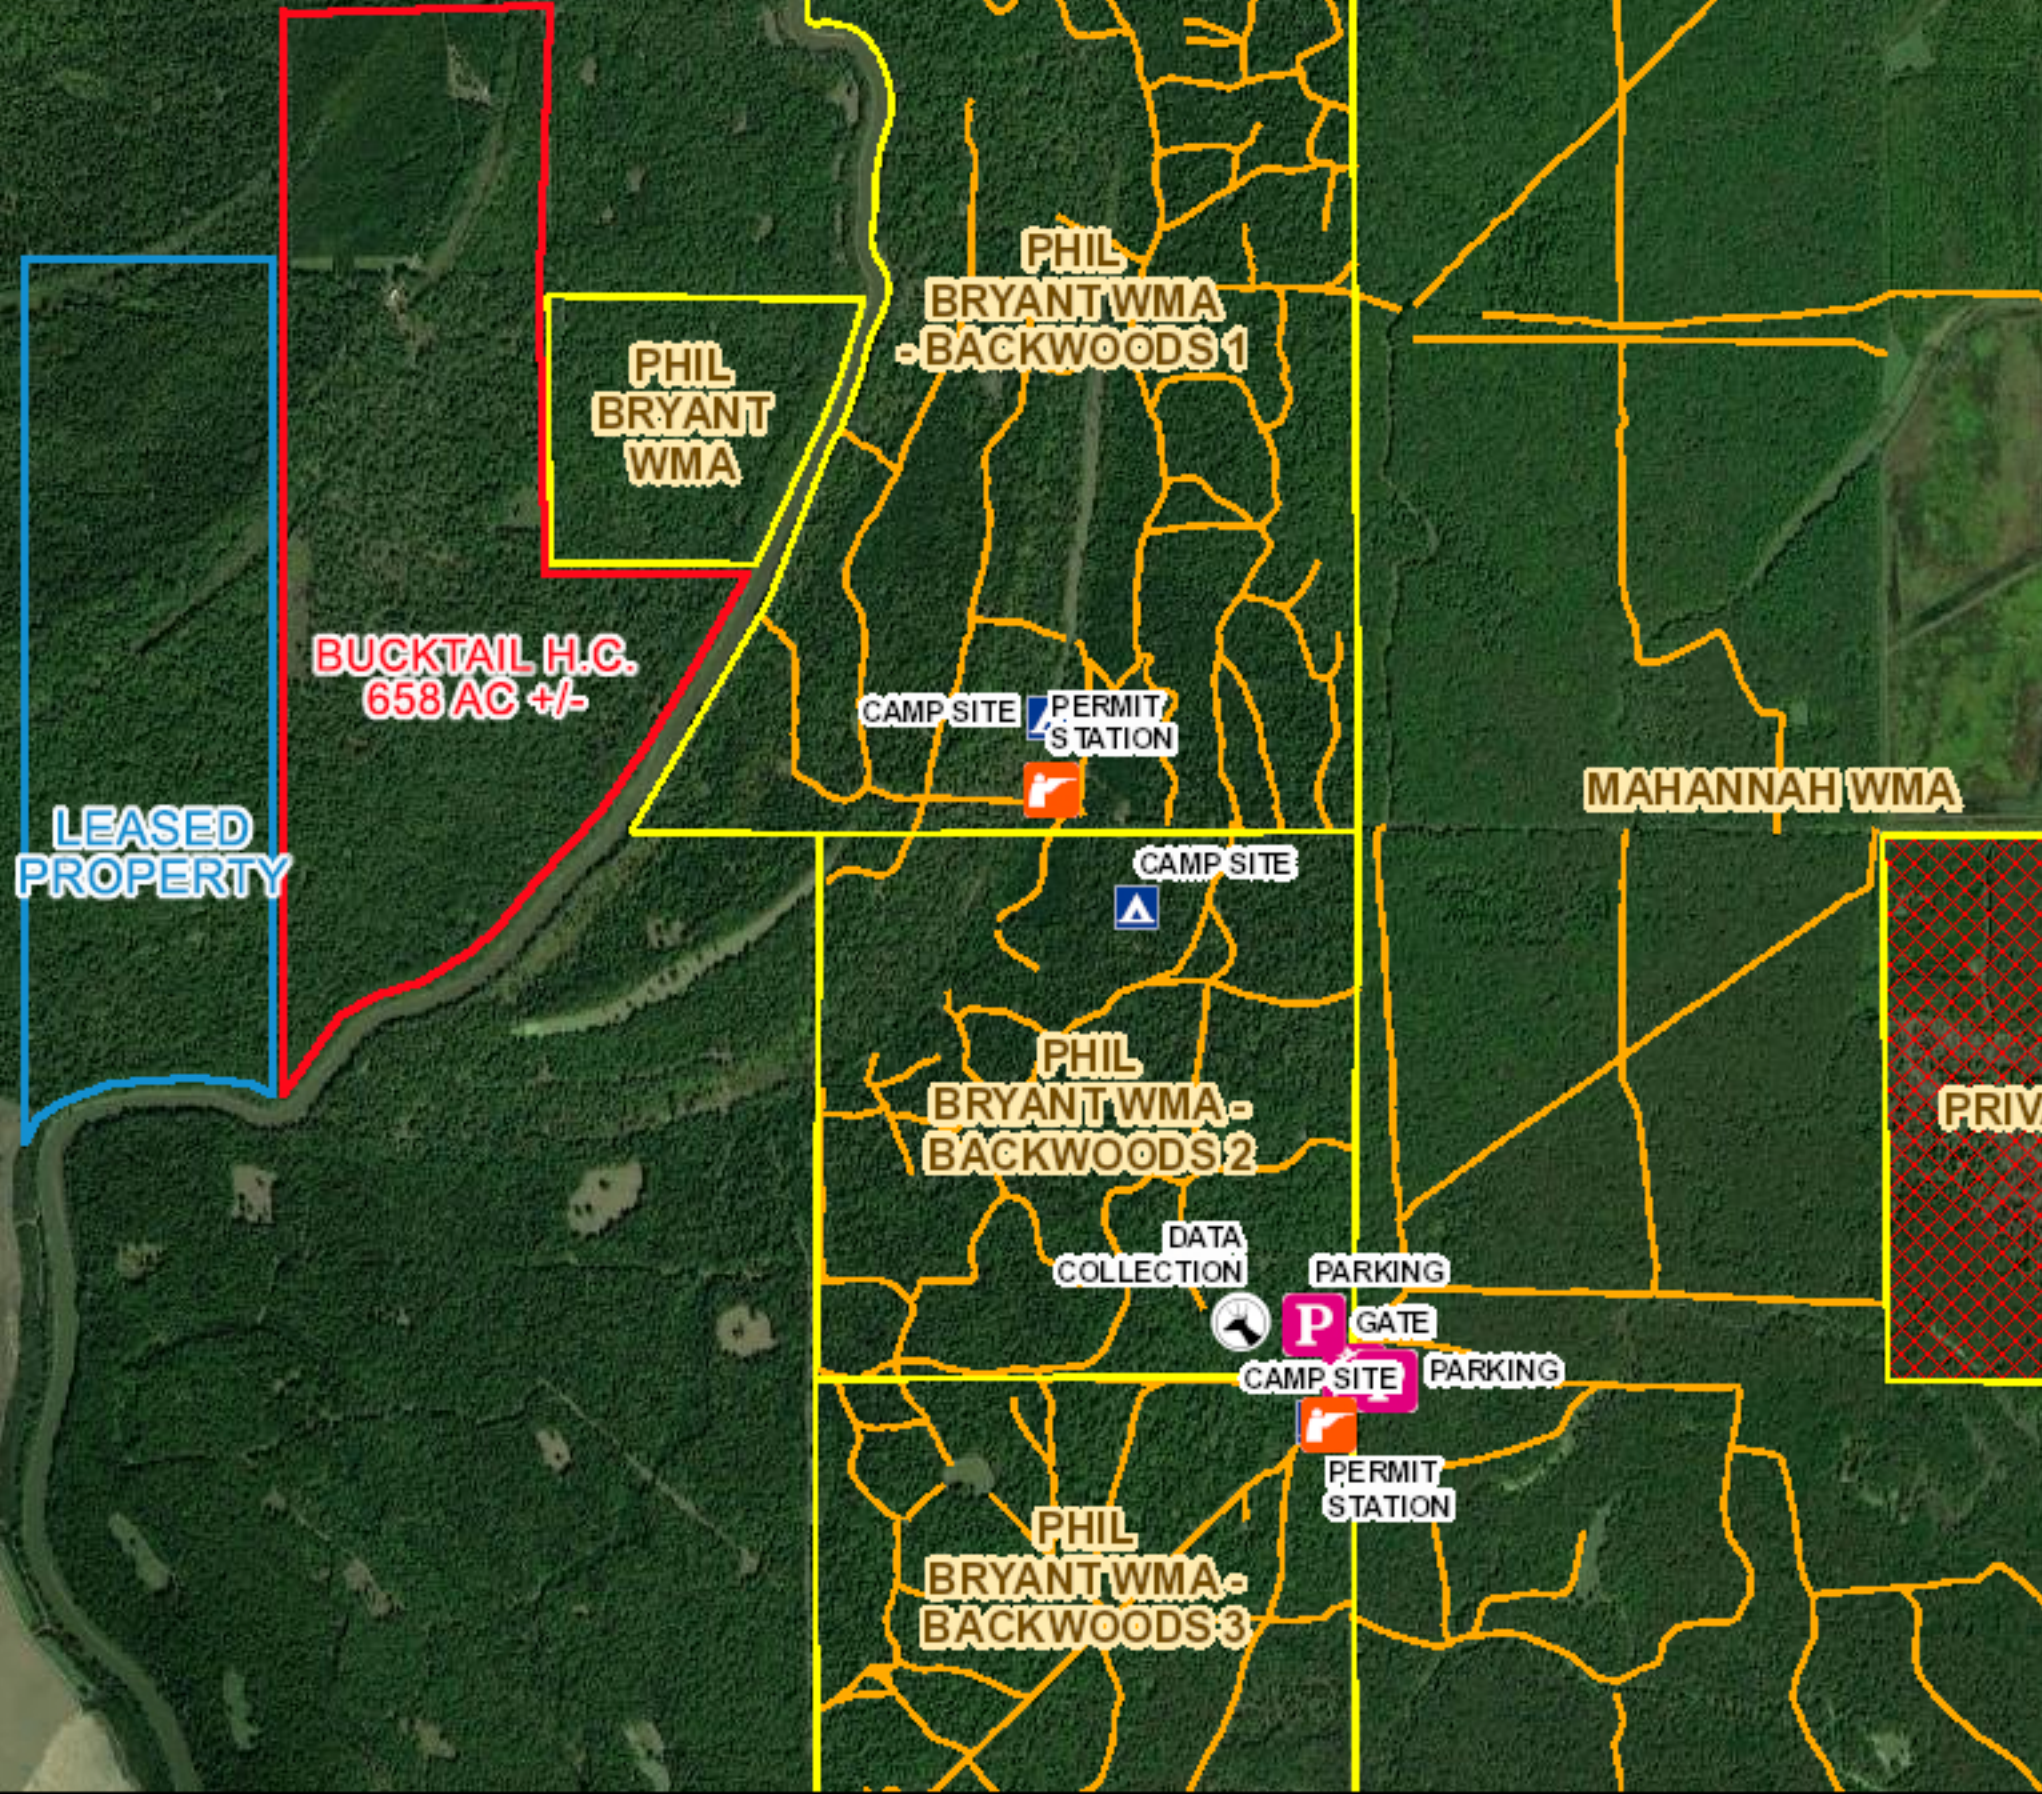

CHOTARD

LEASED PROPERTY

BUCKTAIL H.C.
658 AC +/-

PHIL BRYANT WMA

PHIL BRYANT WMA - BACKWOODS 1

MAHANNAH WMA

PRIVA

PHIL BRYANT WMA - BACKWOODS 2

PHIL BRYANT WMA - BACKWOODS 3

CAMP SITE PERMIT STATION

CAMP SITE

DATA COLLECTION PARKING

P GATE PARKING

PERMIT STATION

EAGLE LAKE